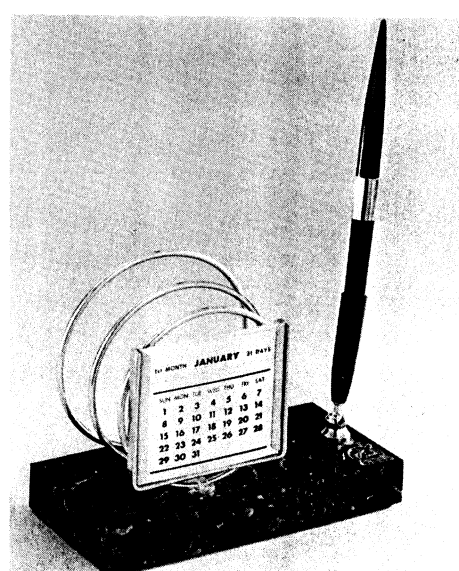

M154 - PEN BASE — COMBINATION RACK
CALENDAR